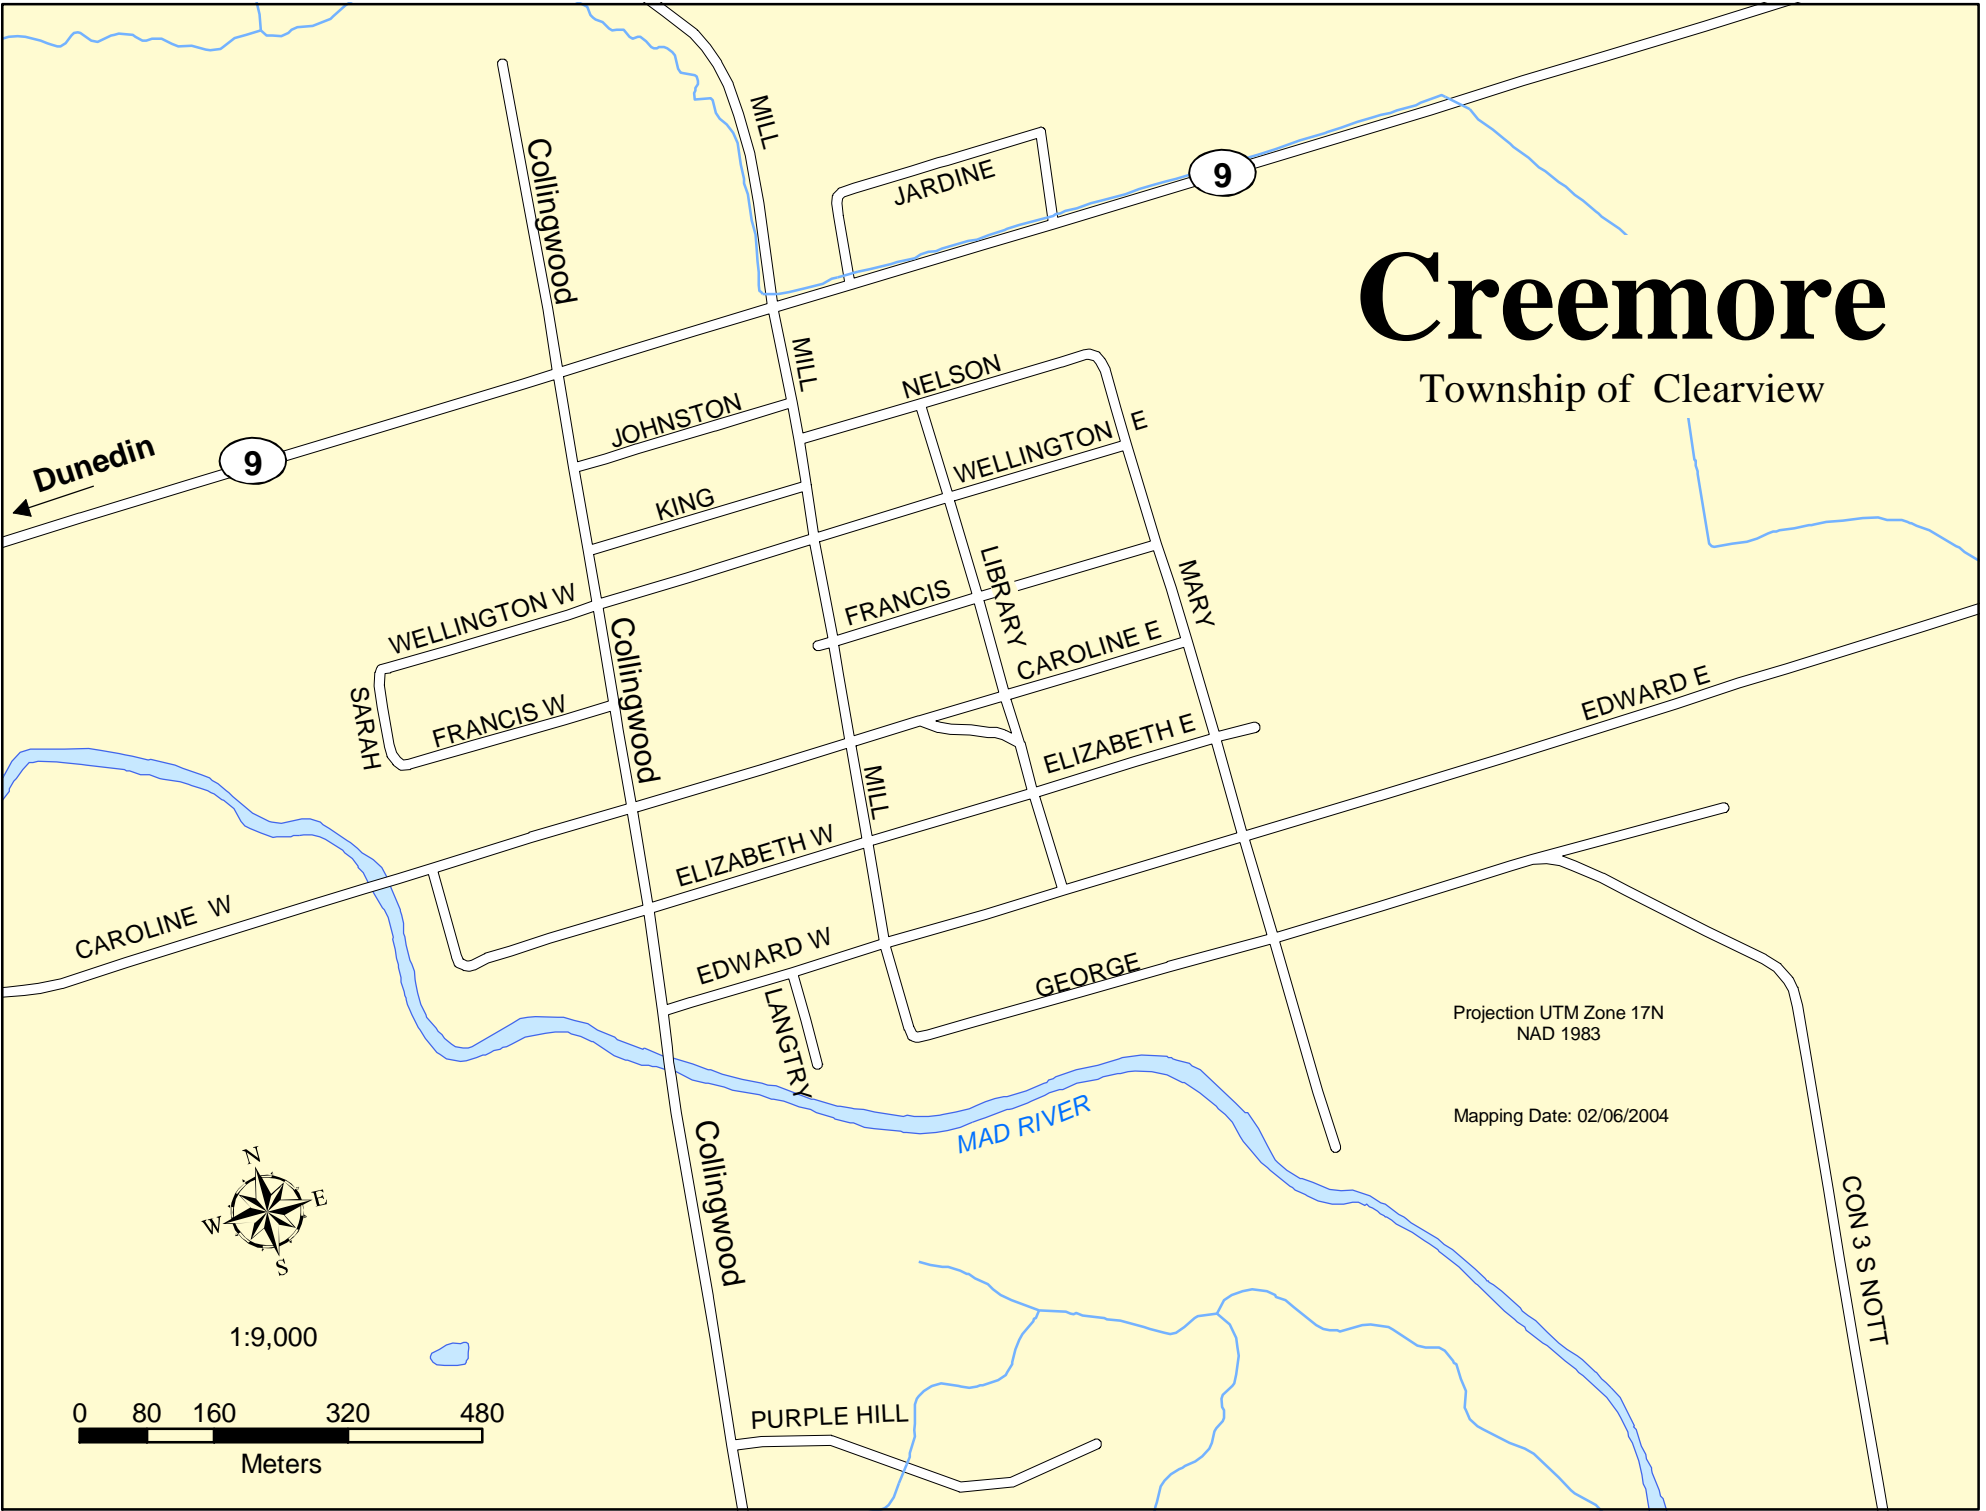

Creemore

Township of Clearview

Projection UTM Zone 17N
NAD 1983

Mapping Date: 02/06/2004

1:9,000