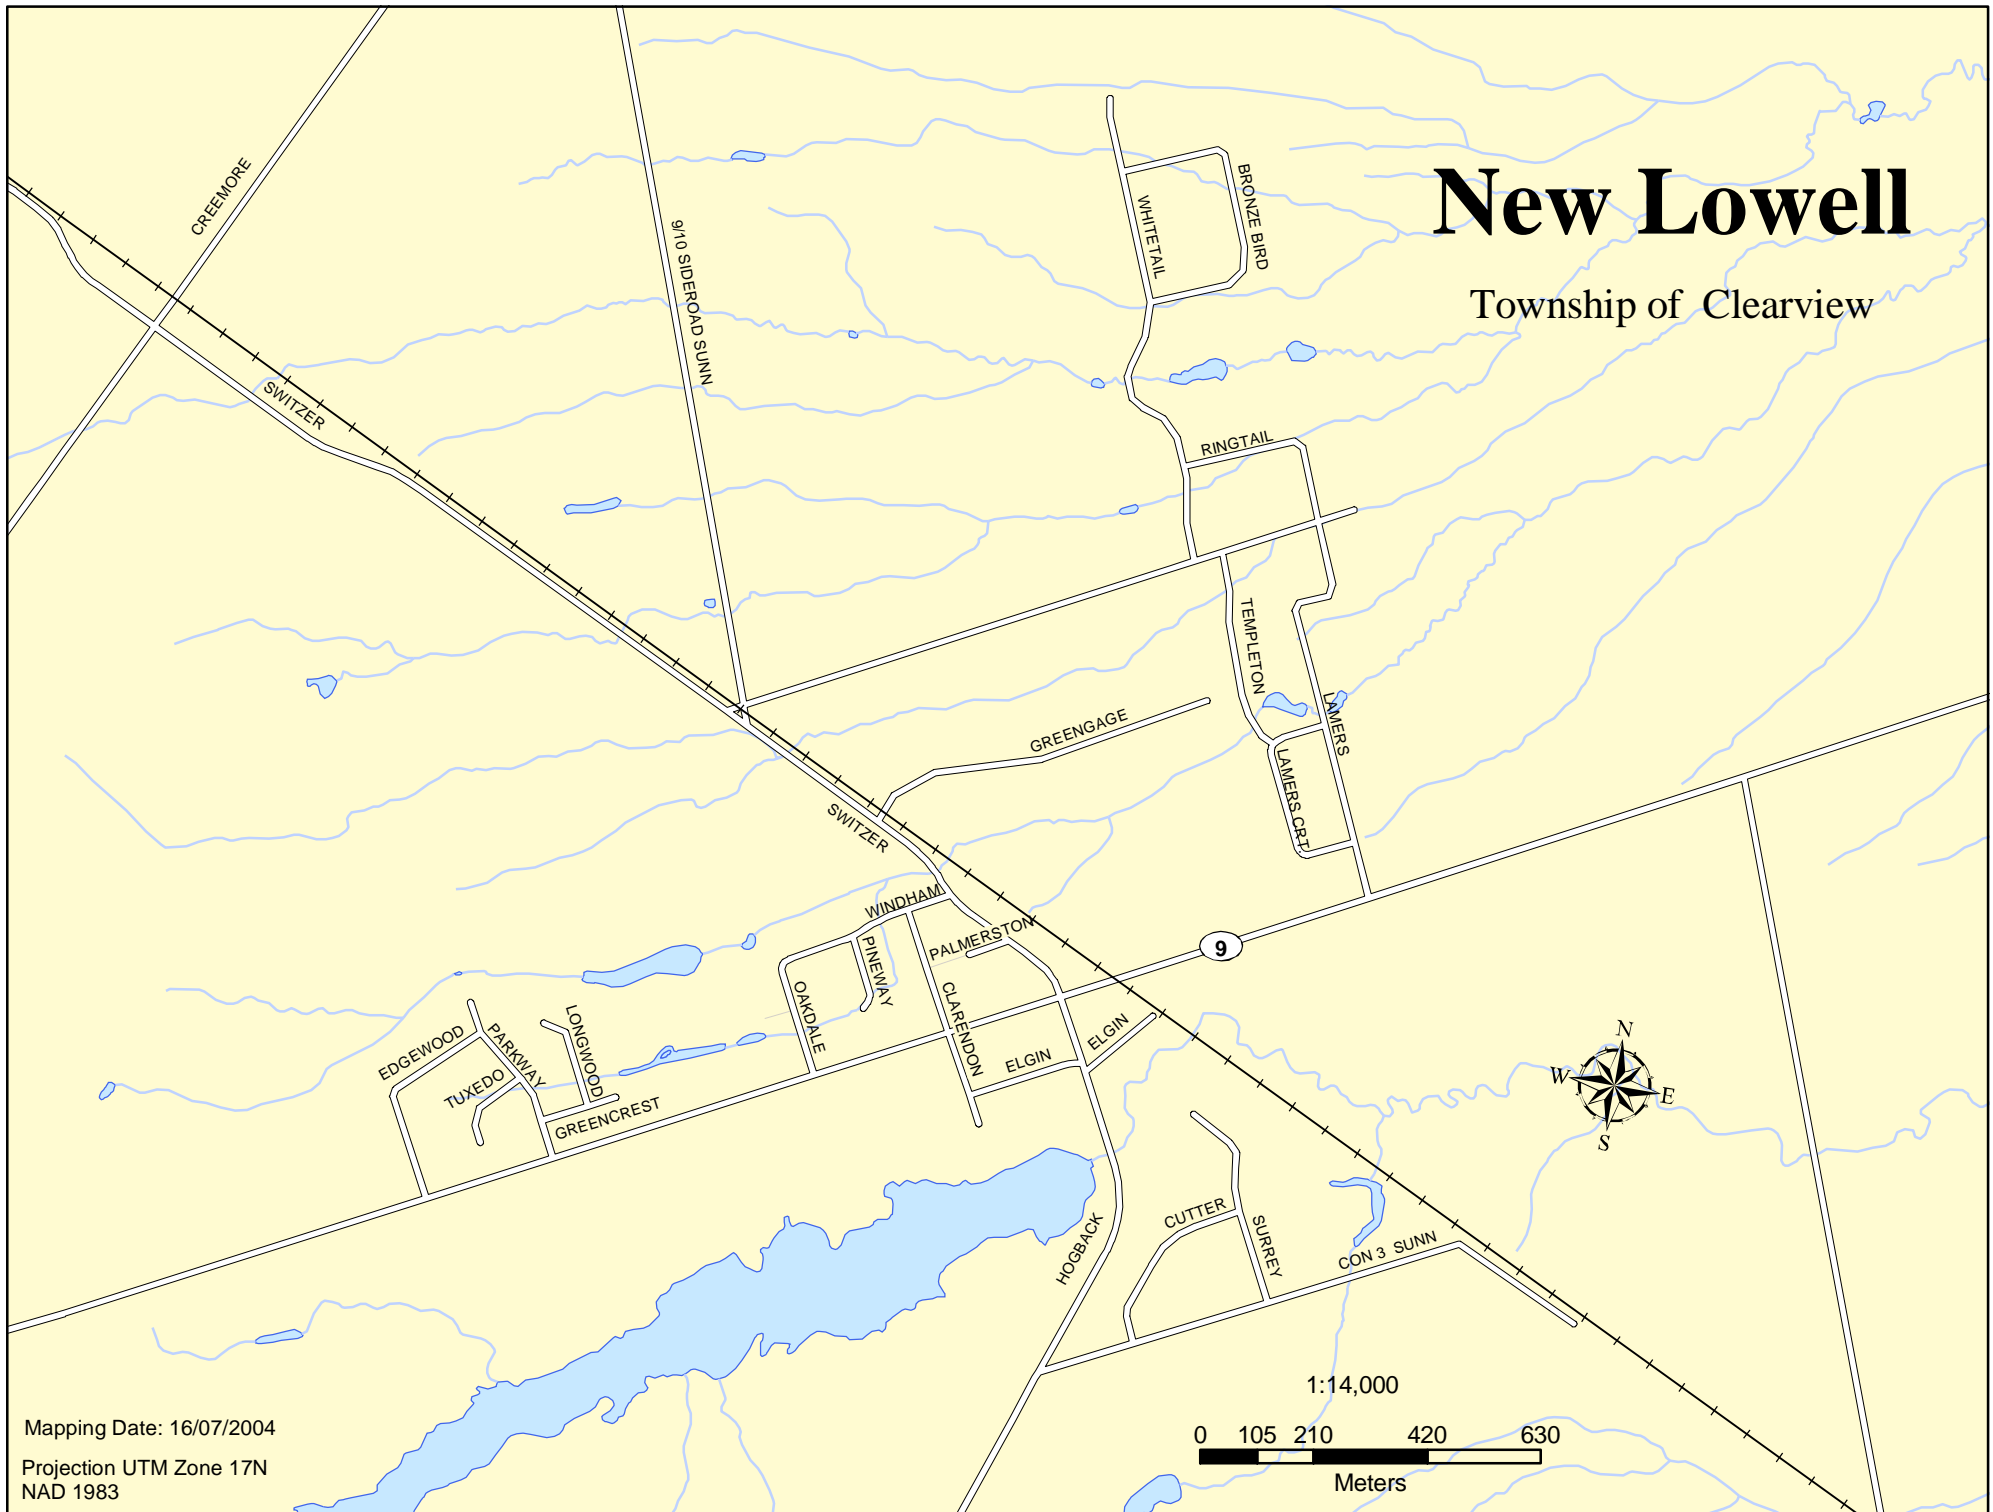

# New Lowell

Township of Clearview

Mapping Date: 16/07/2004  
Projection UTM Zone 17N  
NAD 1983